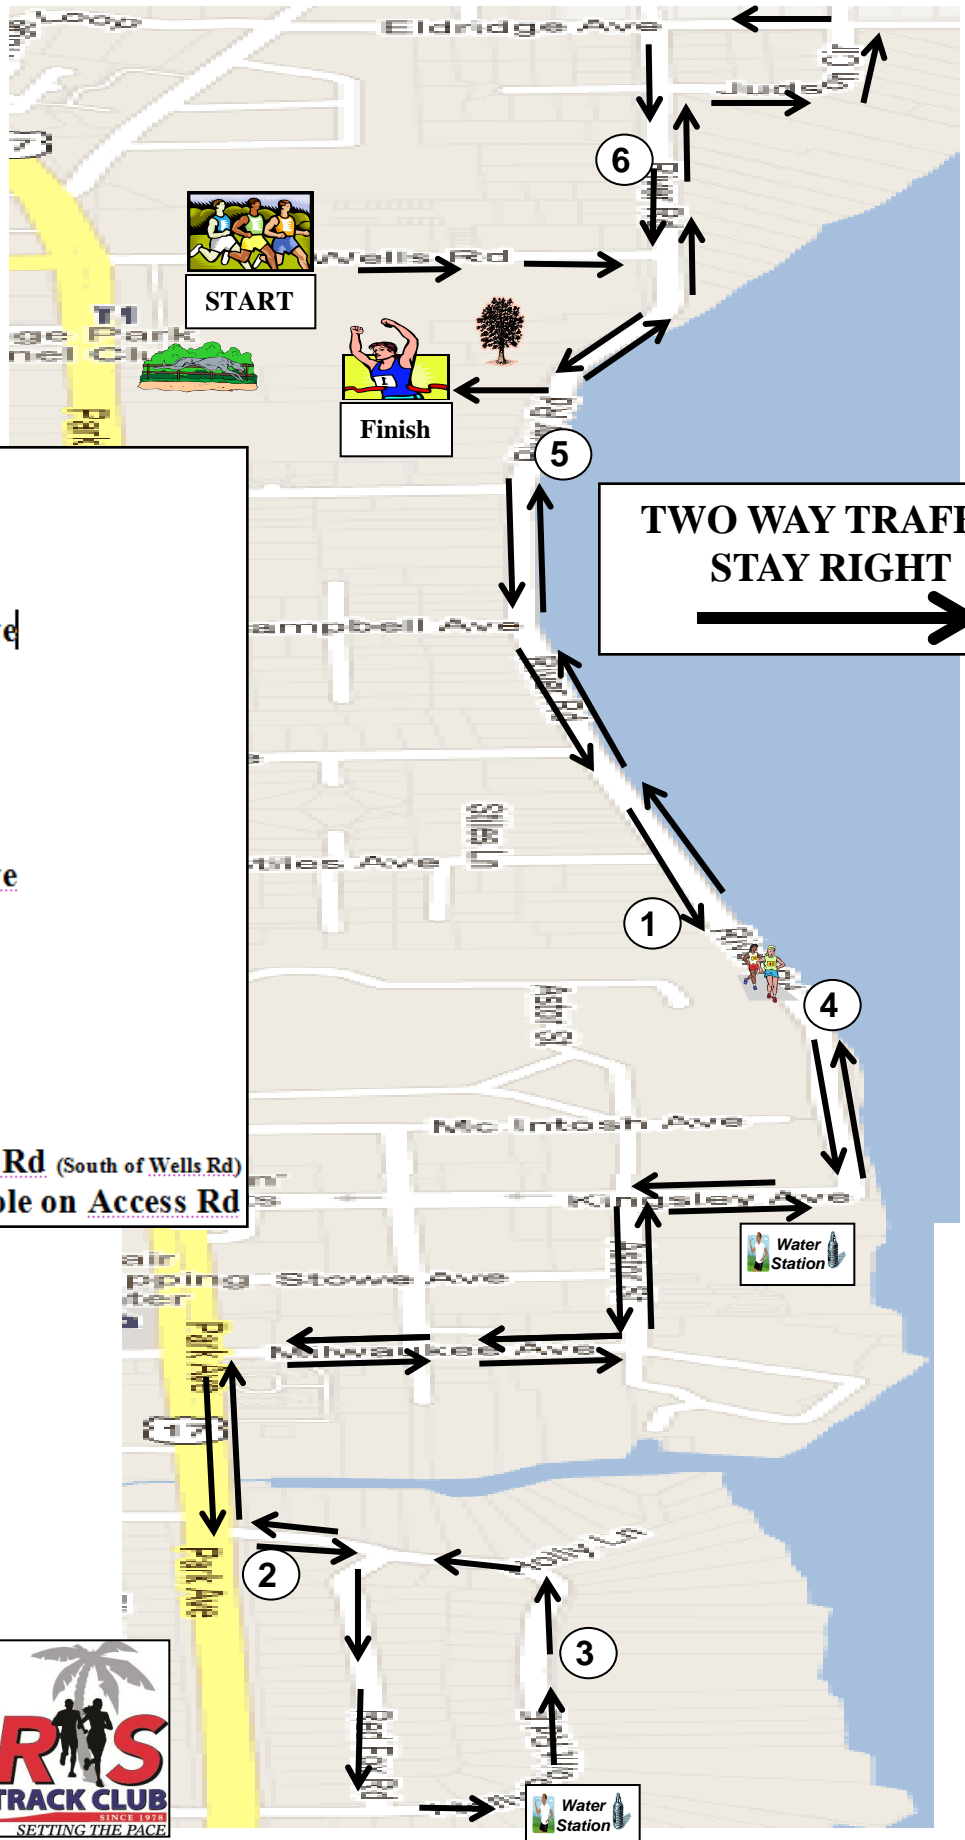

Florida Striders Resolution 10K

- Start ↑ Wells Rd
- Right → River Rd
- Right → Kingsley Ave
- Left ← Astor
- Right → Milwaukee Ave
- Left ← Park Ave (17)
- Left ← Holly Point Rd
- Right → Red Fox Rd
- Left ← Holly Point Rd
- Right → Park Ave (17)
- Right → Milwaukee Ave
- Left ← Astor St
- Right → Kingsley Ave
- Left ← River Rd
- Right → Judson Circle
- Left ← Eldridge Ave
- Left ← River Rd
- Right → OPKC Access Rd (South of Wells Rd)
- Finish ↓ First Light Pole on Access Rd